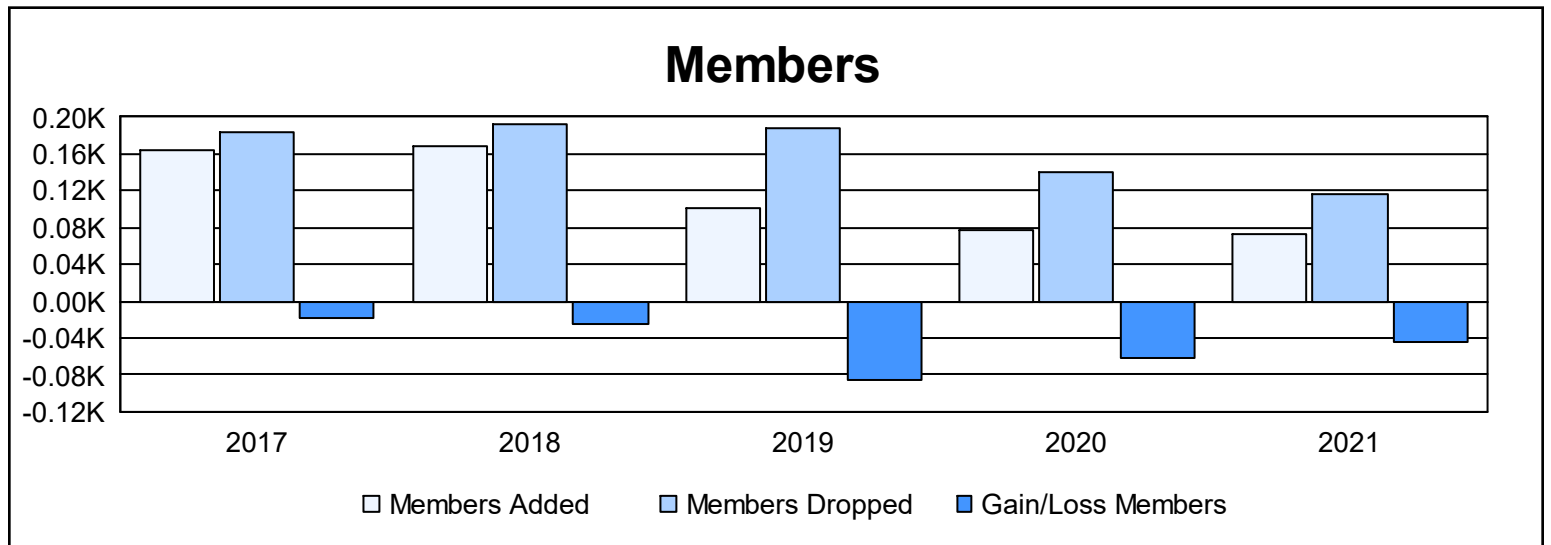

Year	New Clubs	Dropped Clubs	Gain/ Loss Clubs	New Members	Charter Members	Reinstate Members	Transfer Members	Total Member Added	Total Members Dropped	Gain/ Loss Members
2016-2017	1	2	-1	132	26	2	5	165	184	-19
2017-2018	0	1	-1	107	40	21	1	169	193	-24
2018-2019	0	4	-4	93	0	3	6	102	187	-85
2019-2020	0	1	-1	53	1	17	7	78	140	-62
2020-2021	0	1	-1	52	0	17	3	72	116	-44
<b>Average</b>	<b>0</b>	<b>2</b>	<b>-2</b>	<b>87</b>	<b>13</b>	<b>12</b>	<b>4</b>	<b>117</b>	<b>164</b>	<b>-47</b>

### Membership Composition June 2021 Cumulative