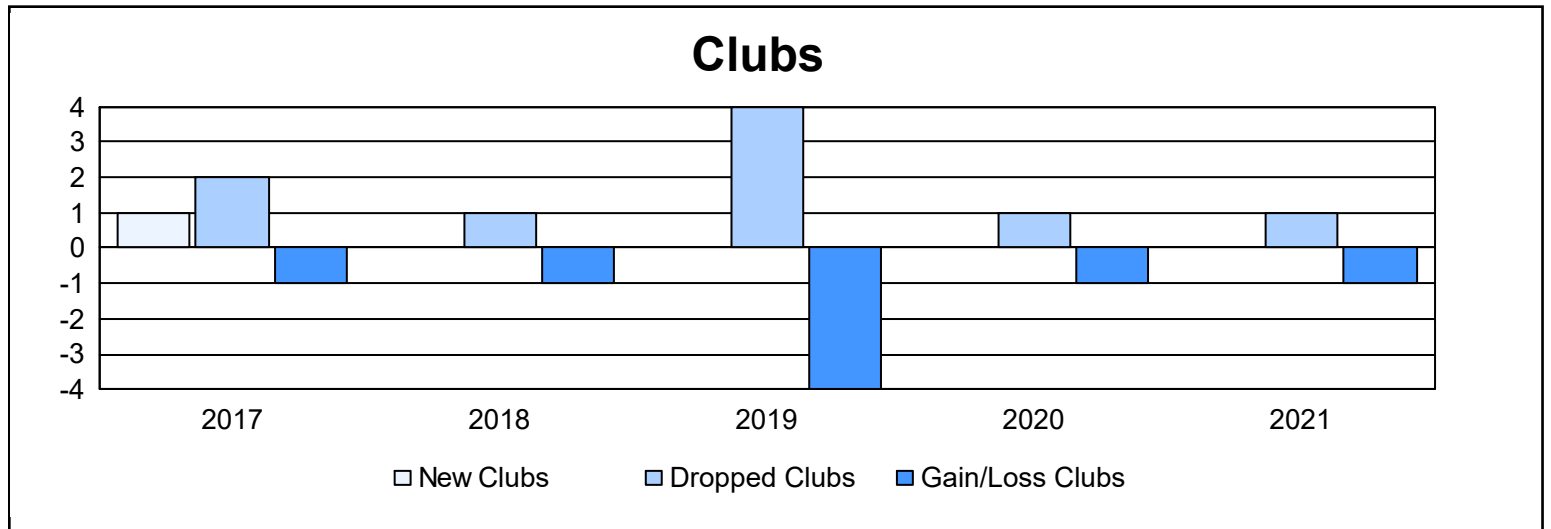

Year	New Clubs	Dropped Clubs	Gain/ Loss Clubs	New Members	Charter Members	Reinstate Members	Transfer Members	Total Member Added	Total Members Dropped	Gain/ Loss Members
2016-2017	1	2	-1	132	26	2	5	165	184	-19
2017-2018	0	1	-1	107	40	21	1	169	193	-24
2018-2019	0	4	-4	93	0	3	6	102	187	-85
2019-2020	0	1	-1	53	1	17	7	78	140	-62
2020-2021	0	1	-1	52	0	17	3	72	116	-44
<b>Average</b>	<b>0</b>	<b>2</b>	<b>-2</b>	<b>87</b>	<b>13</b>	<b>12</b>	<b>4</b>	<b>117</b>	<b>164</b>	<b>-47</b>

### Membership Composition June 2021 Cumulative