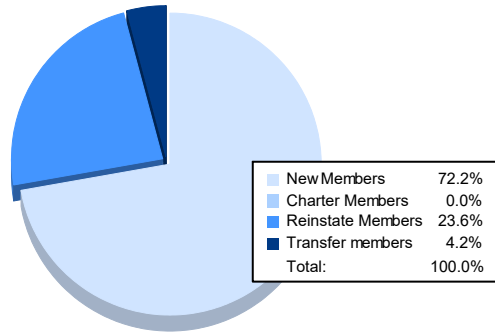

Year	New Clubs	Dropped Clubs	Gain/ Loss Clubs	New Members	Charter Members	Reinstate Members	Transfer Members	Total Member Added	Total Members Dropped	Gain/ Loss Members
2016-2017	1	2	-1	132	26	2	5	165	184	-19
2017-2018	0	1	-1	107	40	21	1	169	193	-24
2018-2019	0	4	-4	93	0	3	6	102	187	-85
2019-2020	0	1	-1	53	1	17	7	78	140	-62
2020-2021	0	1	-1	52	0	17	3	72	116	-44
<b>Average</b>	<b>0</b>	<b>2</b>	<b>-2</b>	<b>87</b>	<b>13</b>	<b>12</b>	<b>4</b>	<b>117</b>	<b>164</b>	<b>-47</b>

### Membership Composition June 2021 Cumulative